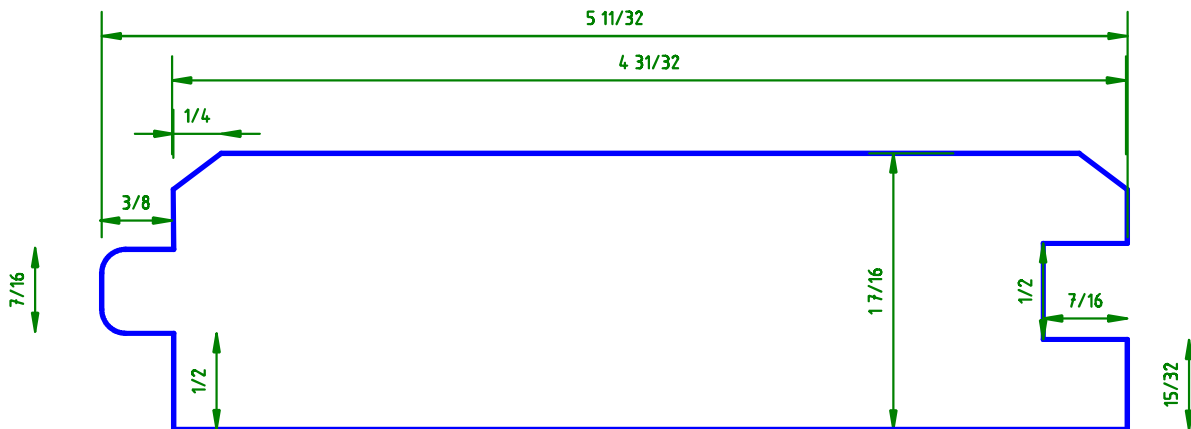

## 2x6 WC200 Single T&G

Customer: <b>Elk Creek Forest Products</b>	Drawing:	Project:	Drawn by: <b>SteveH</b>	Notes:	Cascadian Co. 90737 Link Rd. Eugene, OR 97402 541-698-2040
Description: <b>2x6 WC200 Single T&amp;G</b>	Scale:	Date: <b>2/13/2019</b>	Revision:	<b>Stock</b>	