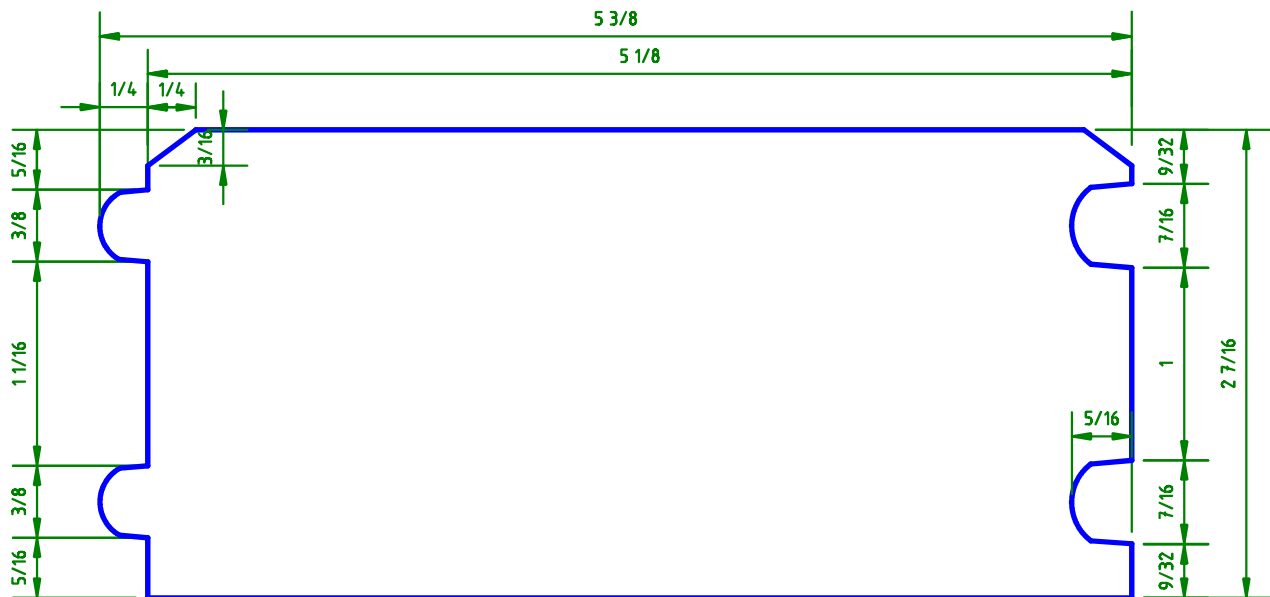

Customer: Elk Creek Forest Products	Drawing:	Project:	Drawn by: SteveH	Notes: Stock	Cascadian Co. 90737 Link Rd. Eugene, OR 97402 541-698-2040
Description: 3x6 305A Double T&G	Scale:	Date: 2/13/2019	Revision: